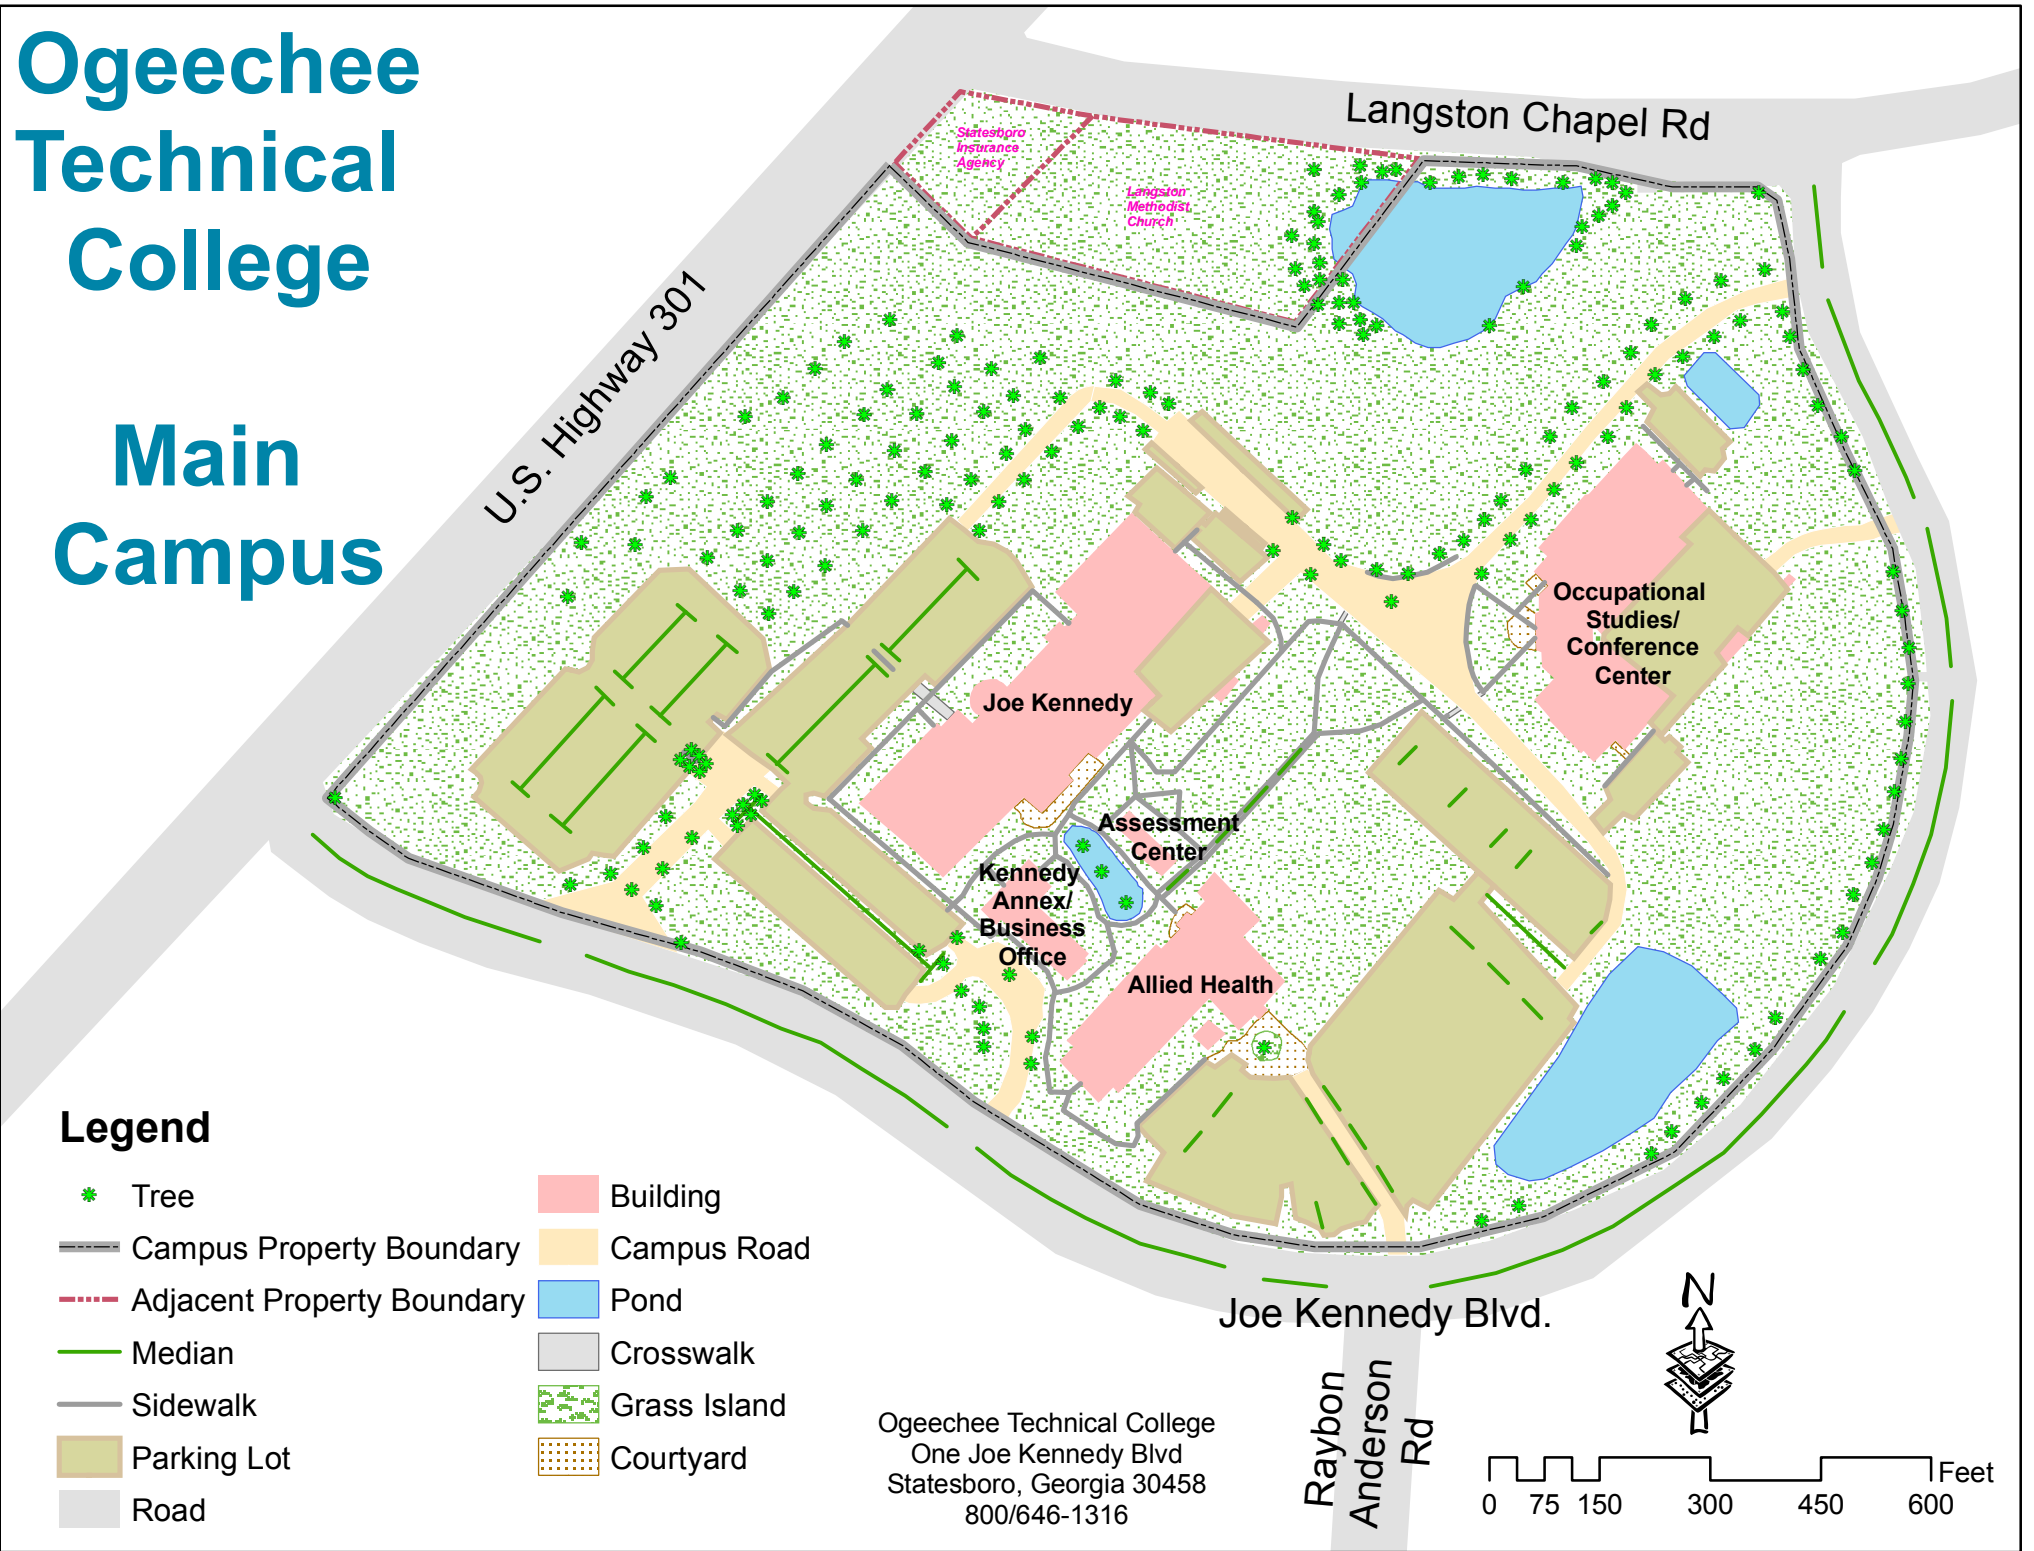

Ogeechee Technical College

Main Campus

Legend

- Tree
- Campus Property Boundary
- Adjacent Property Boundary
- Median
- Sidewalk
- Parking Lot
- Road
- Building
- Campus Road
- Pond
- Crosswalk
- Grass Island
- Courtyard

Ogeechee Technical College
 One Joe Kennedy Blvd
 Statesboro, Georgia 30458
 800/646-1316